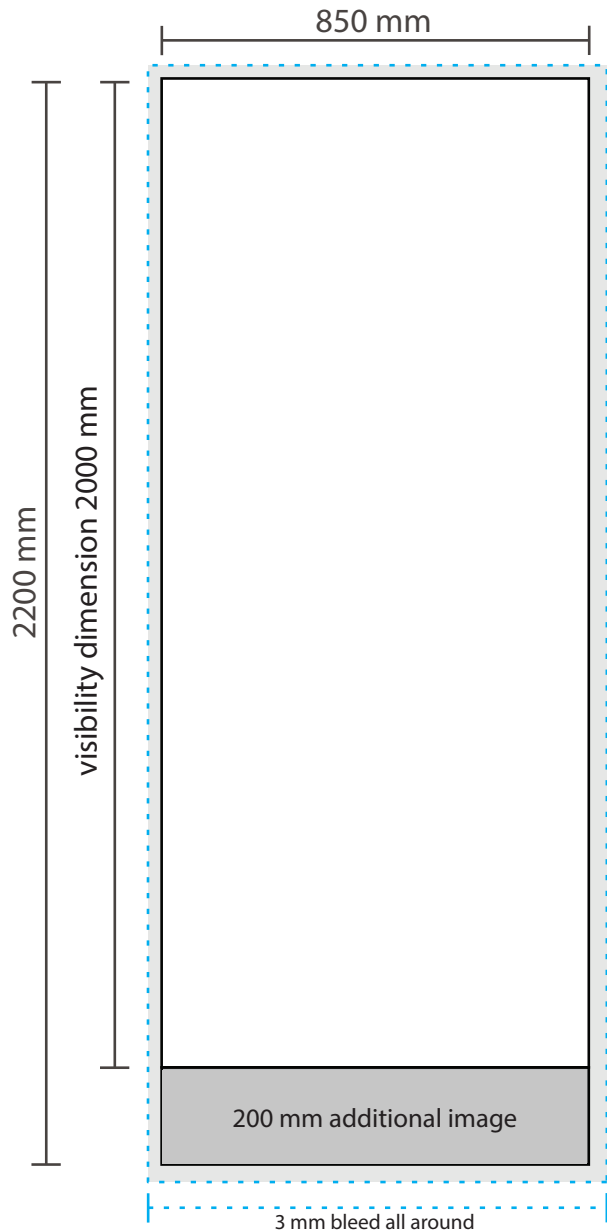

DELIVERY SPECIFICATIONS

Roll up Banner Outdoor 850 x 2000 mm (W/H)

Layout

Document size*:

Width 850 mm

Height 2200 mm

*Please note that this formatting applies to 1 side and therefore must be formatted twice.

Layout size (including 3 mm bleed)

Width 856 mm

Height 2206 mm

Note:

The lower 200 mm are not visible because of mounting in the roll cassette. Do let the image continue in this extra 200 mm to avoid a possible visible white edge in the cassette and the end of the print is not visible. Keep this in mind with the layout (see layout pattern)!

Delivery specification:

Between 100 and 300 DPI

CMYK color profile: Europe ISO Coated FOGRA39

Format 1 on 1

Deliver as Certified PDF with cutting marks and 3 mm bleed all around.

Layout template

If you have any questions or comments, please feel free to contact us.